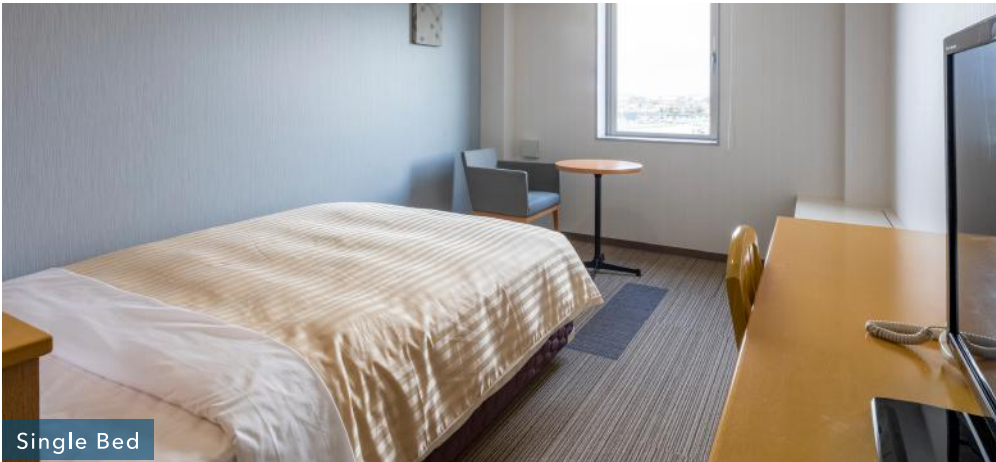

Check In/Check Out

15:00/10:00

Reservations are available on our website at:
<https://www.choicehotels.com>

Comfort Inn Search

WELCOME TO COMFORT INN YOKAICHI

Stay

Fully-equipped and fullr-furnished

Total Number of Guest Rooms 77

Room Amenities

Single Bed

Television
Wireless LAN
Air Conditioner
Toilet/Bidet
Bathtub
Dryer

Alarm Clock / Electric Pot / Refrigerator / Air Cleaner & Humidifier / Toothbrush Set / Shampoo / Conditioner / Body Wash / Face Towel / Bath Towel

Sleep

A comfortable sleep to color your journey.

Choice Pillows

A pillow adapted for sleeping on both your side and back

Taking note of customer suggestions, we teamed up a bedding manufacturer to develop an original pillow for all our rooms. With a shape adapted for both sleeping on your side or back, it delivers a comfortable night's rest.