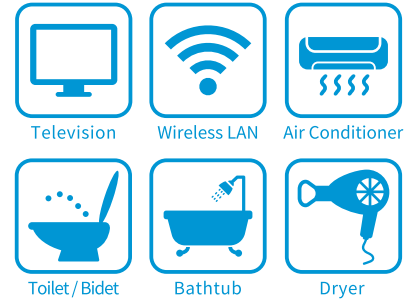

Check In/Check Out

15:00/10:00

Reservations are available on our website at:
<https://www.choicehotels.com>

Comfort Inn Search

WELCOME TO COMFORT INN YOKAICHI

Stay

Fully-equipped and fullr-furnished

Total Number of Guest Rooms 77

Room Amenities

Single Bed

Television
Wireless LAN
Air Conditioner
Toilet/Bidet
Bathtub
Dryer

Alarm Clock / Electric Pot / Refrigerator / Air Cleaner & Humidifier / Toothbrush Set / Shampoo / Conditioner / Body Wash / Face Towel / Bath Towel

*For crids, there is rental fee charged on a per night basis.(Advance reservations are required)

Free Access Internet

All of our hotels are equipped with Wi-Fi internet access. You can connect to the Internet with a game machine by using Wi-Fi.