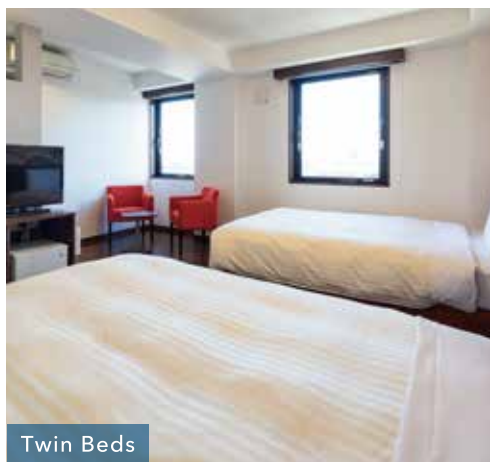

Parking

Pay parking 49 spaces 800yen a night / a car

Check In/Check Out

15:00/10:00

Reservations are available on our website at:

<https://www.choicehotels.com>

WELCOME TO COMFORT INN Ogaki

Stay

Fully-equipped and fullr-furnished

Total Number of Guest Rooms 105

Single Bed

Twin Beds

Room Amenities

Television

Wireless LAN

Air Conditioner

Choice Pillows

A pillow adapted for sleeping on both your side and back

Taking note of customer suggestions, we teamed up a bedding manufacturer to develop an original pillow for all our rooms. With a shape adapted for both sleeping on your side or back, it delivers a comfortable night's rest.