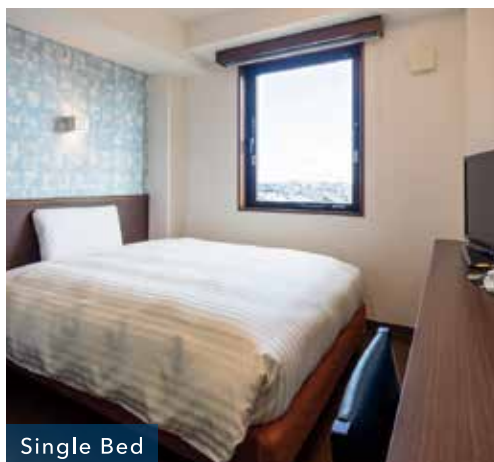

Parking

Pay parking 49 spaces 800yen a night / a car

Check In/Check Out

15:00/10:00

Reservations are available on our website at:

<https://www.choicehotels.com>

WELCOME TO COMFORT INN Ogaki

Stay

Fully-equipped and fullr-furnished

Total Number of Guest Rooms 105

Single Bed

Twin Beds

Room Amenities

Television

Wireless LAN

Air Conditioner

Choice Pillows

A pillow adapted for sleeping on both your side and back

Taking note of customer suggestions, we teamed up a bedding manufacturer to develop an original pillow for all our rooms. With a shape adapted for both sleeping on your side or back, it delivers a comfortable night's rest.