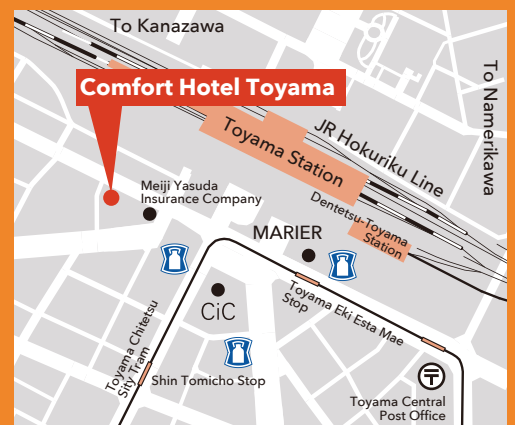

Comfort Hotel Toyama

Conveniently located near JR Toyama Station.
Let us be your base for business and sightseeing.

Color your Journey. 旅に、実りを。

Tel+81-76-433-6811 Fax+81-76-433-6813

1-3-2, Takaramachi, Toyama City, Toyama 956-0007, Japan

Transportation

[By Train] 3-minute walk from South Gate of JR Toyama Station.
[By Car] 20-minute drive from Toyama Exit on Hokuriku Expressway.
[By Airplane] 30-minute drive from Toyama Airport.

Parking

Pay Parking 4 spaces 1,100yen a night / car

Check In/Check Out

15:00 / 10:00

Reservations are available on our website at:
<https://www.choicehotels.com>

Comfort Hotel

Search