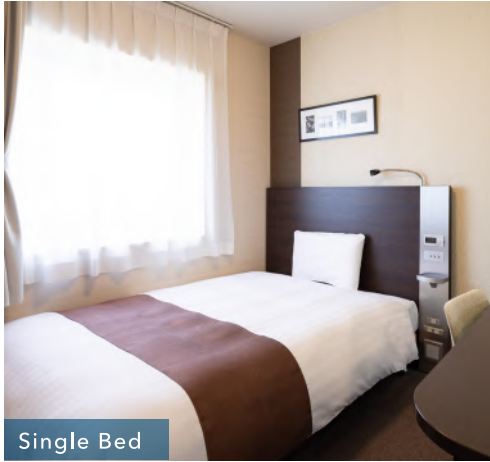

WELCOME TO COMFORT HOTEL TOMAKOMAI

Stay

Fully-equipped and fullr-furnished

Total Number of Guest Rooms 123

Single Bed

Twin Beds

Room Amenities

Television

Sleep

A comfortable sleep to color your journey.

Choice Pillows

A pillow adapted for sleeping on both your side and back

Taking note of customer suggestions, we teamed up a bedding manufacturer to develop an original pillow for all our rooms. With a shape adapted for both sleeping on your side or back, it delivers a comfortable night's rest.