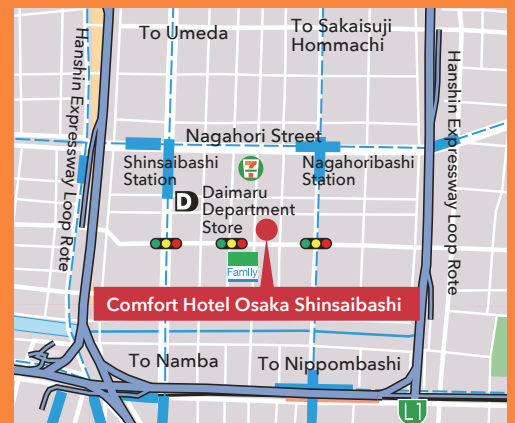

Comfort Hotel Osaka Shinsaibashi

Located in central Osaka, we feature exceptional access for your travels. We offer a high value-added stay that is perfect for business, sightseeing and all your travel needs.

Color your Journey. 旅に、実りを。

Tel +81-6-6258-3111 Fax +81-6-6258-3121

1-15-15, Higashi-Shinsaibashi, Chuo-ku, Osaka City, Osaka 542-0083, Japan

Transportation

- [By Train] 5-minute walk from Exit 6 of Shinsaibashi Station on Subway Midosuji Line.
5-minute walk from Exit 7 of Nagahoribashi Station on Subway Sakaisuji Line.
- 10-minute walk from Namba Station on Nankai, Kintetsu or Subway Line.
- [By Car] 10-minute drive from Dotonbori Exit on Hanshin Expressway Loop Route.
15-minute drive from Minatomachi Exit on Hanshin Expressway Loop Route.

WELCOME TO COMFORT HOTEL OSAKA SHINSAIBASHI

Stay

Fully-equipped and fullr-furnished
Total Number of Guest Rooms 214

Single Bed

Twin Beds

Comfort Library Cafe

Businesshours 10:00-24:00

Available to all guests free of charge this space offers unlimited free tea, coffee and other beverages as well as a variety of reading materials for your enjoyment, such as travel books and photo books about local culture.