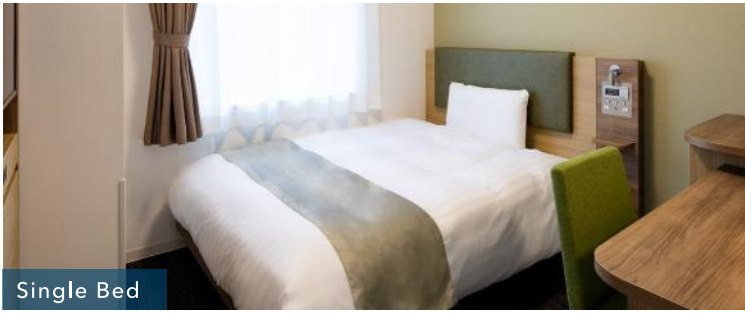

Parking

Pay Parking 2 spaces 2,000yen a night / a car

Check In/Check Out

15:00/10:00

Reservations are available on our website at:

<https://www.choicehotels.com>

Comfort Hotel

Search

WELCOME TO COMFORT HOTEL SAPPORO SUSUKINO

Stay

Fully-equipped and fullr-furnished
Total Number of Guest Rooms 152

Single Bed

Twin Beds

Comfort Library Cafe

Businesshours 10:00-24:00

Available to all guests free of charge this space offers unlimited free tea, coffee and other beverages as well as a variety of reading materials for your enjoyment, such as travel books and photo books about local culture.

Kids Stay Free

Children 12 and under stay free when Sharing bed with parents or grandparents. These children may also enjoy our complimentary breakfast.

*For crids, there is rental fee charged on a per night basis.(Advance reservations are required)

Choice Pillow

A pillow adapted for sleeping on both your side and back

Nightwear

Choice Foot Pillow Plus

Room Amenities

Alarm Clock / Electric Kettle / Refrigerator / Poket Coil Mattress /Tooth brush Set /Shampoo /Conditioner / Body Wash / Face Towel / Bath Towel