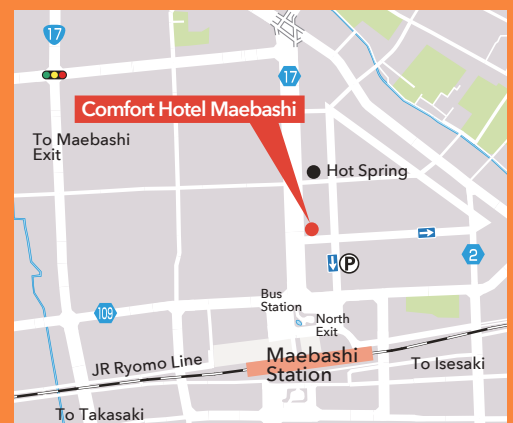

Comfort Hotel Maebashi

Located in Gunma Prefecture's capital, Maebashi, we offer a convenient base for your business needs.

Color your Journey. 旅に、実りを。

Tel+81-27-226-7911 Fax+81-27-226-7912

2-18-14, omote-cho, Maebashi City, Gunma 371-0024, Japan

Transportation

[By Train] 3-minute walk from North Exit of JR Maebashi Station.
[By Car] 10-minute drive from Maebashi Exit on Kan-etsu Expressway.
[By Airplane] 15-minute drive from Maebashi Minami Exit on Kita Kanto Expressway.

Parking

Pay Parking 6 spaces 540yen a night / a car

Check In/Check Out

15:00/10:00

Reservations are available on our website at:

<https://www.choicehotels.com>

Comfort Hotel

Search