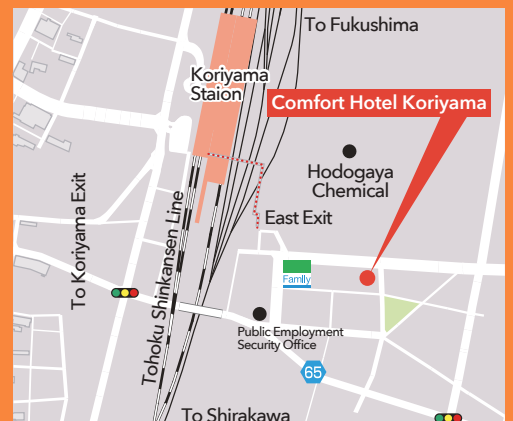

Comfort Hotel Koriyama

Situated in the center of Fukushima Prefecture, Koriyama City. Ideally located near JR Koriyama Station, we offer a convenient stay for both business and sightseeing.

Color your Journey. 旅に、実りを。

Tel+81-24-941-2911 Fax+81-24-941-2912

2-2-22,Hohatcho, Koriyama City, Fukushima 963-8811, Japan

Transportation

- [By Train] 2-minute walk from East Exit of JR Koriyama Station.
- [By Car] 30-minute drive from Koriyama Exit on Tohoku Expressway.
- [By Airplane] 40-minute drive from Fukushima Airport.

Parking

Free Parking 47 spaces

Check In/Check Out

15:00/10:00

Reservations are available on our website at:

<https://www.choicehotels.com>

Comfort Hotel

Search