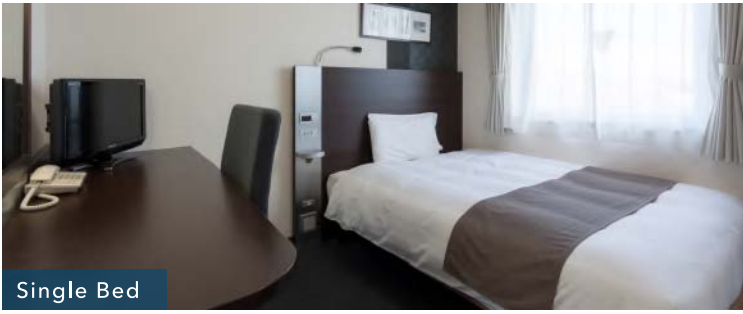

WELCOME TO COMFORT HOTEL KORIYAMA

Stay

Fully-equipped and fullr-furnished
Total Number of Guest Rooms 161

Single Bed

Twin Beds

Comfort Library Cafe

Businesshours 10:00-24:00

Available to all guests free of charge this space offers unlimited free tea, coffee and other beverages as well as a variety of reading materials for your enjoyment, such as travel books and photo books about local culture.