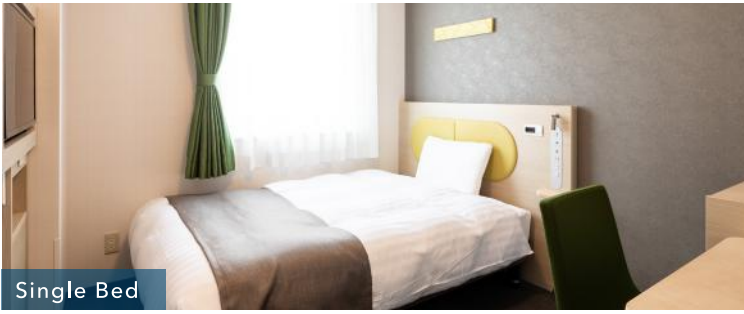

Parking

Pay Parking 39 spaces 800 yen a night / a car

Check In/Check Out

15:00/10:00

Reservations are available on our website at:
<https://www.choicehotels.com>

Comfort Hotel

Search

WELCOME TO COMFORT HOTEL KOCHI

Stay

Fully-equipped and fullr-furnished
Total Number of Guest Rooms 167

Single Bed

Twin Beds

Comfort Library Cafe

Businesshours 10:00-24:00

Available to all guests free of charge this space offers unlimited free tea, coffee and other beverages as well as a variety of reading materials for your enjoyment, such as travel books and photo books about local culture.

Comfort
Library
Cafe

Kids Stay Free

Children 12 and under stay free when Sharing bed with parents or grandparents. These children may also enjoy our complimentary breakfast.

*For crids, there is rental fee charged on a per night basis.(Advance reservations are required)

Choice Pillow

A pillow adapted for sleeping on both your side and back

Nightwear

Choice Foot Pillow Plus

Room Amenities

Alarm Clock / Electric Kettle / Refrigerator / Poket Coil Mattress /Tooth brush Set / Shampoo /Conditioner / Body Wash / Face Towel / Bath Towel