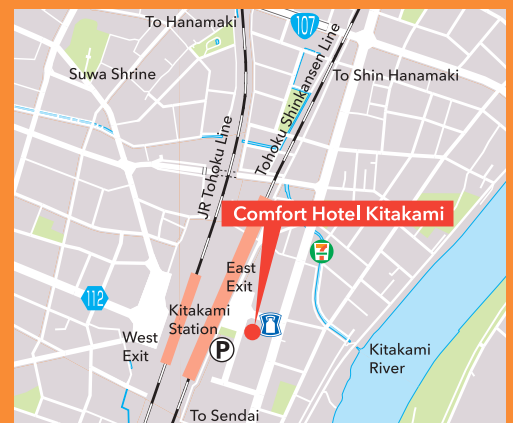

Check In/Check Out

15:00 / 10:00

Reservations are available on our website at:

<https://www.choicehotels.com>

Comfort Hotel

Search