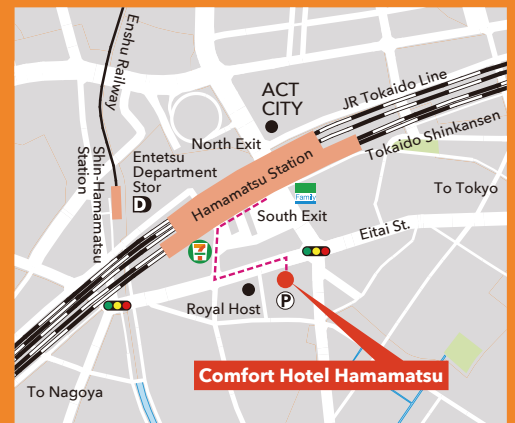

Comfort Hotel Hamamatsu

With convenient access from JR Hamamatsu Station, we are perfect for business in the bustling industrial and fishing city of Hamamatsu.

Color your Journey. 旅に、実りを。

Tel+81-53-450-6111 Fax+81-53-450-6112

353-5, Sunayama-cho, Chuo-ku, Hamamatsu City, Shizuoka 430-0926, Japan

Transportation

[By Train] 3-minute walk from South Exit of JR Hamamatsu Station.
[By Car] 5-minute drive from Hamamatsu Exit on Tomei Expressway.

Parking

Pay Parking 5 spaces 750yen a night / car

Check In/Check Out

15:00/10:00

Reservations are available on our website at:
<https://www.choicehotels.com>

Comfort Hotel

Search