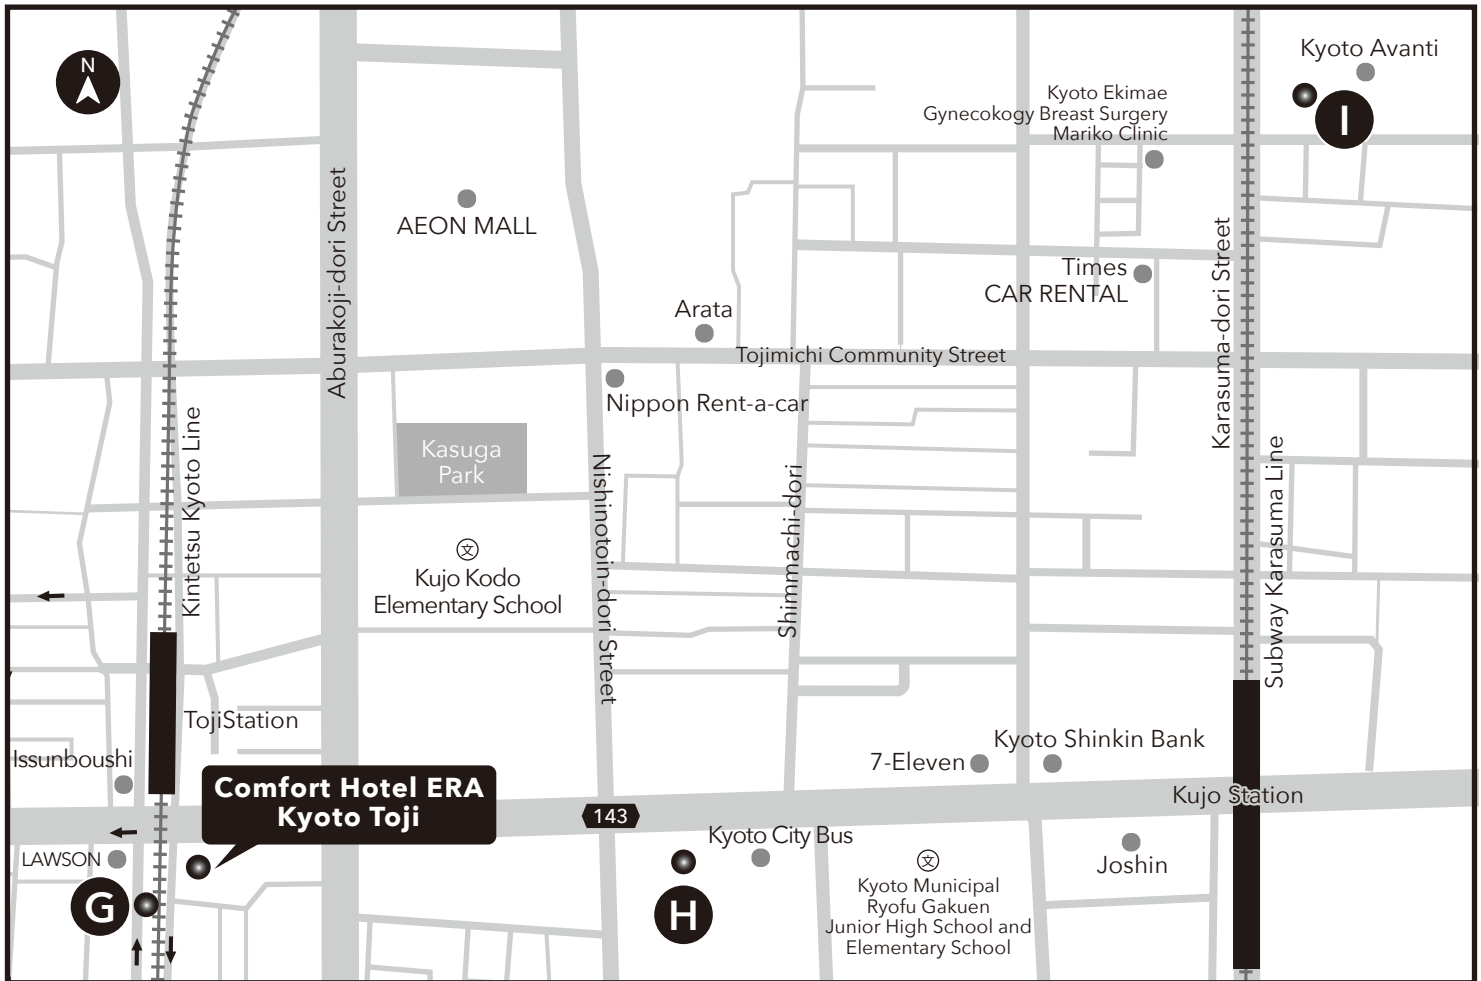

Comfort Hotel ERA Kyoto Toji

Parking for Bicycles

	Parking	Usage, Parking Fee	Notes	Spaces
G	[Bicycle/Small motor vehicle] Tojeki Bicycle Parking Lot	[Bicycle] First 30 min free 100 yen/3 hrs, 150 yen/10 hrs, 200 yen/24hrs 200 yen per additional 24 hrs [Small motor vehicle] 200 yen/3 hrs, 250 yen/10hrs, 300 yen 24 hrs 300yen per additional 24 hrs	No parking for large motorcycles. Bicycles left for more than 7 days will be considered abandoned. Entry and exit are not allowed from 1:00 A.M. to 5:00 A.M..	—
H	[Bicycle/50cc scooter] T-park Kujosyako-mae	Bicycle:200 yen for 24hours 50cc scooter:300 yen for 24 hours	No parking for large motorcycles.	Bicycle/33 50cc scooter/16
I	[Motorcycle] Kyoto Avanti Parking Lot	motorcycle/125cc and under:100 yen per 60minutes 400 yen for the day motorcycle/over 125cc :100 yen per 30minutes 500 yen for the day *After midnight, the maximum charge will be reset.	—	—

*Parking fees may change without prior notice.

*Parking is prohibited at the private property. Please contact the hotel if you have any questions.