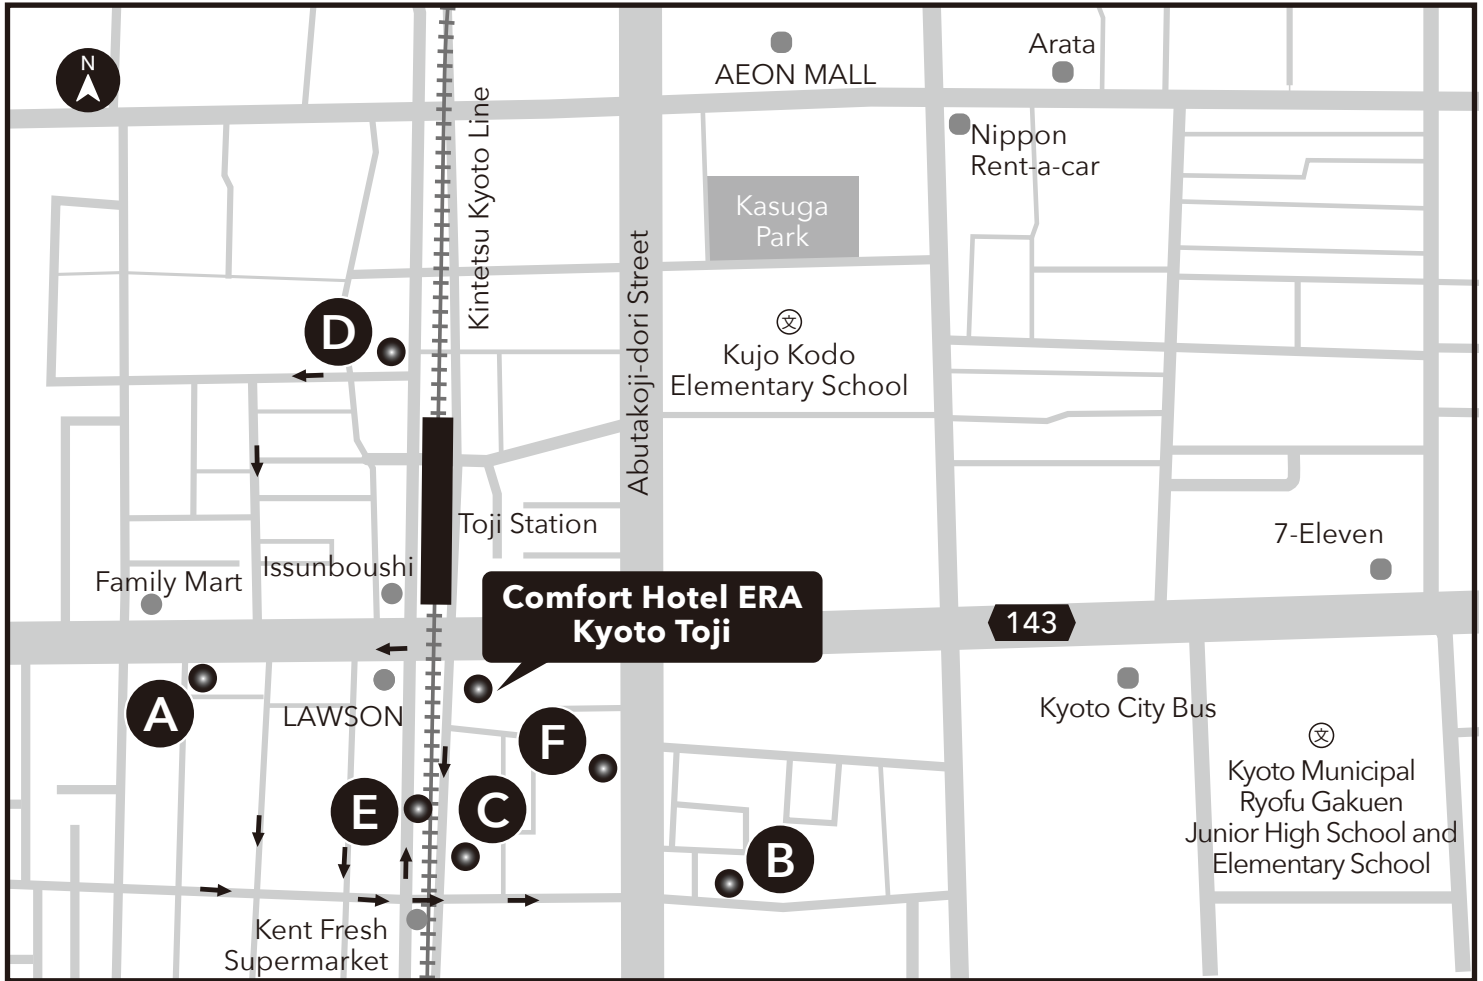

Comfort Hotel ERA Kyoto Toji

Parking Information

	Parking	Usage, Parking Fee	Maximum	Spaces
A	Times Toji Ekimae #2	220 yen per 40 minutes(8:00A.M.-6:00P.M.) 110 yen per 60 minutes(6:00P.M.-8:00A.M.)	440 yen (6:00P.M.-8:00A.M.)	4
B	Kenken Park Higashimamachi	200 yen per 60 minutes(8:00A.M.-8:00P.M.) 100 yen per 60 minutes(8:00P.M.-8:00A.M.)	500 yen(8:00P.M.-8:00A.M.) 1,200 yen for 24 hours	7
C	Kyoteku Tojiekiminami Parking Lot	200 yen per 60 minutes(8:00A.M.-8:00P.M.) 100 yen per 60 minutes(8:00P.M.-8:00A.M.)	600 yen for the day *The maximum charge resets after midnight.	6
D	Concept Tojekinishi Parking Lot	200 yen per 30 minutes(8:00A.M.-8:00P.M.) 100 yen per 60 minutes(8:00P.M.-8:00A.M.)	800 yen per (8:00A.M.-8:00P.M.) 200 yen per (8:00P.M.-8:00A.M.)	13
E	Pat Kintetsu Tojeki #1 Parking Lot	200 yen per 60 minutes(8:00A.M.-9:00P.M.) 100 yen per 60 minutes(9:00P.M.-8:00A.M.)	600 yen for 24 hours	11
F	Mitsunoripaku Tojiekiminami Parking	220 yen per 40 minutes	600 yen for 24 hours	9